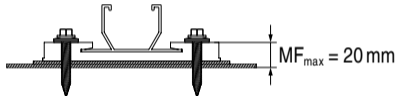

S-MS 51S 6.0x38

#2414922

Rostfrei / Inox / Stainless A2

2422498-05.2024