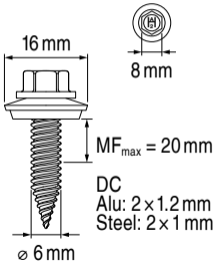

S-MS 51S 6.0x38

#2414922

Rostfrei / Inox / Stainless A2

2422498-05.2024