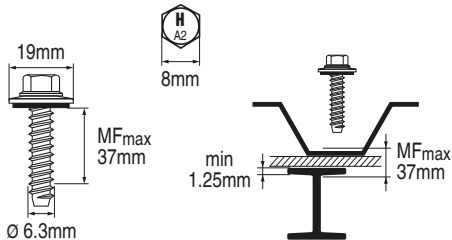

S-MP 64S 6.3x50

283544

Rostfrei / Inox / Stainless A2

2081868